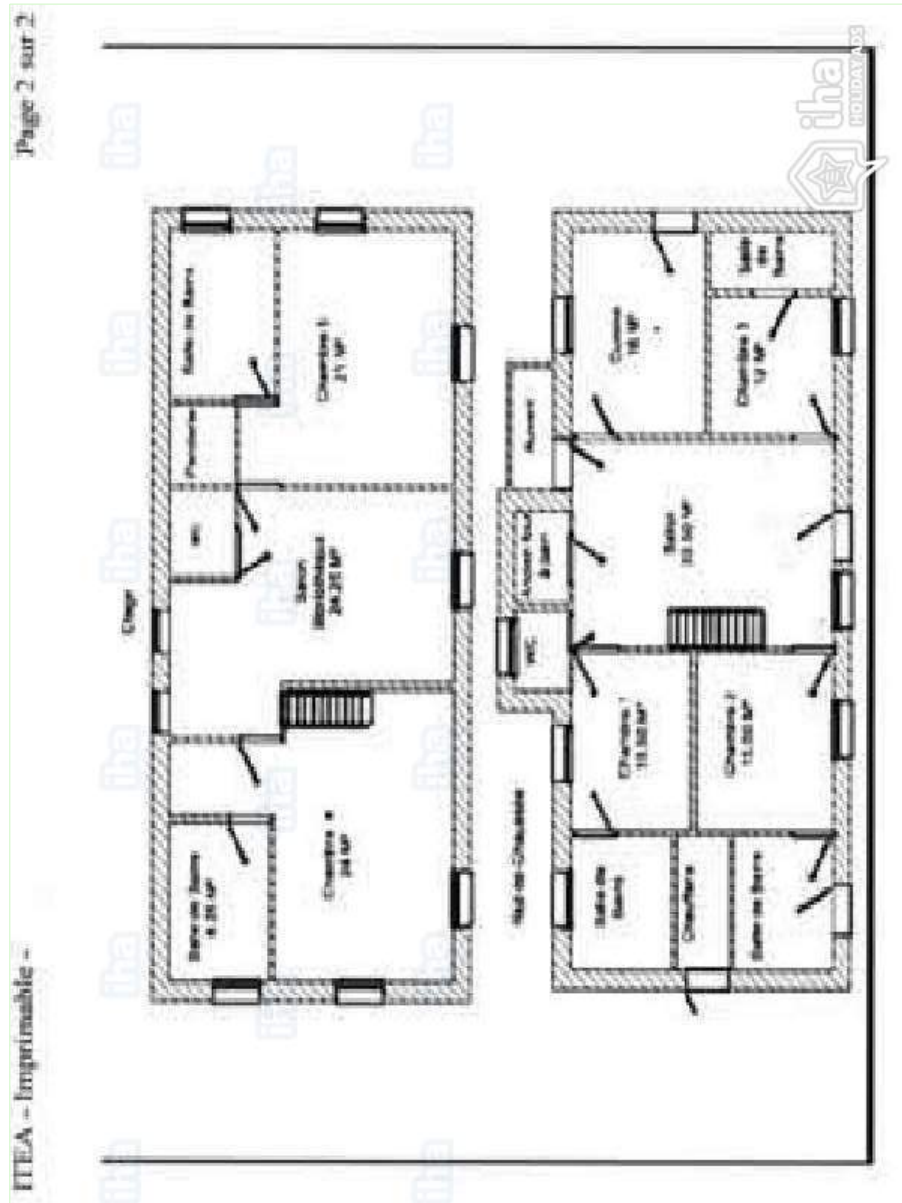

Floor plan

www.ihacom.co.uk