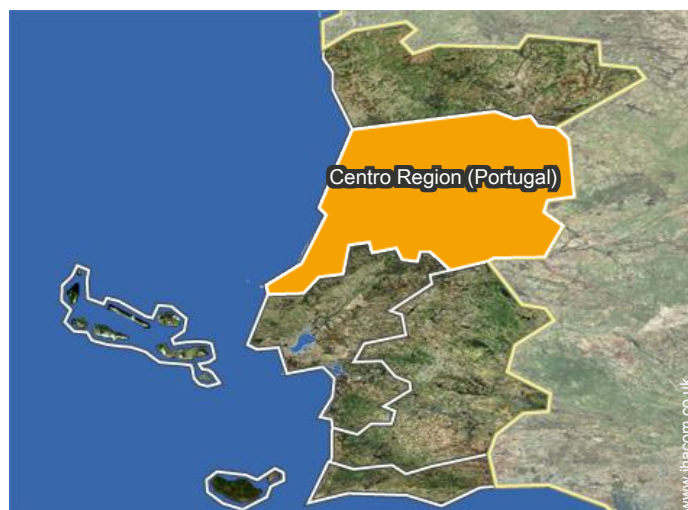

shower room

overall view

Outside setting

[Theme breaks](#)

Valentine's Day

Location

Location & Access

GPS coordinates in degrees, minutes, seconds: Latitude 40°5'26.48"N - Longitude 8°13'34.72"W ([Dwelling](#))

Address

→ 3200-120 Talasnal

• **Motorway (junction) Condeixa-a-Nova**

→ Condeixa-a-Nova, District of Coimbra, Centro Region (Portugal), Portugal
→ Distance : 18.5mi.

→ Time : 50'

• **Train station Lousã**

→ Lousã, District of Coimbra, Centro Region (Portugal), Portugal
→ Distance : 8mi.

→ Time : 20'

• **Coach station Lousã**

→ Lousã, District of Coimbra, Centro Region (Portugal), Portugal
→ Distance : 8mi.

→ Time : 20'

• Lousã : (7,5mi.)

• Coimbra : (23mi.)

Contact

Spoken languages