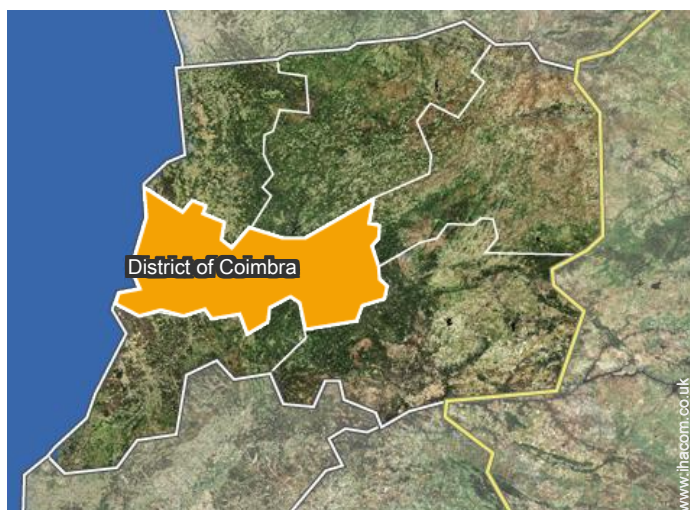

shower room

overall view

Outside setting

[Theme breaks](#)

Valentine's Day

Location

Location & Access

GPS coordinates in degrees, minutes, seconds: Latitude 40°5'26.48"N - Longitude 8°13'34.72"W ([Dwelling](#))

Address

→ 3200-120 Talasnal

• **Motorway (junction) Condeixa-a-Nova**

→ Condeixa-a-Nova, District of Coimbra, Centro Region (Portugal), Portugal
→ Distance : 18.5mi.

→ Time : 50'

• **Train station Lousã**

→ Lousã, District of Coimbra, Centro Region (Portugal), Portugal
→ Distance : 8mi.

→ Time : 20'

• **Coach station Lousã**

→ Lousã, District of Coimbra, Centro Region (Portugal), Portugal
→ Distance : 8mi.

→ Time : 20'

• Lousã : (7,5mi.)

• Coimbra : (23mi.)

Contact

Spoken languages