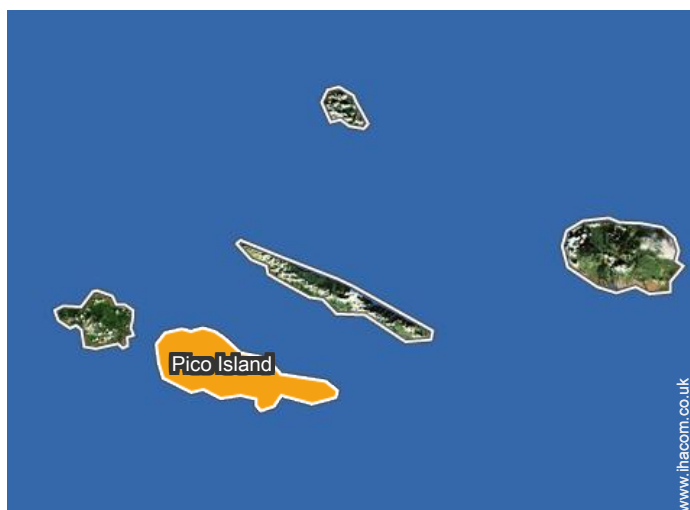

Outside at the guests disposal

Mountain

view from the garden/park

south-easterly view

garden

Summer

Resident animals

Location

Location & Access

GPS coordinates in degrees, minutes, seconds: Latitude 38°32'49"N - Longitude 28°23'40"W ([Dwelling](#))

Address

→ Alto da Bonança 81
9940 Santa Luzia (Pico)

• Airport Pico Island

→ Lajes do Pico, Pico Island, Central Group, Azores
→ Distance : 3mi.
→ Time : 5'

• Sea port São Roque do Pico

→ São Roque do Pico, Pico Island, Central Group, Azores
→ Distance : 4.5mi.
→ Time : 15'

• Sea port Madalena

→ Madalena, Pico Island, Central Group, Azores
→ Distance : 7,5mi.