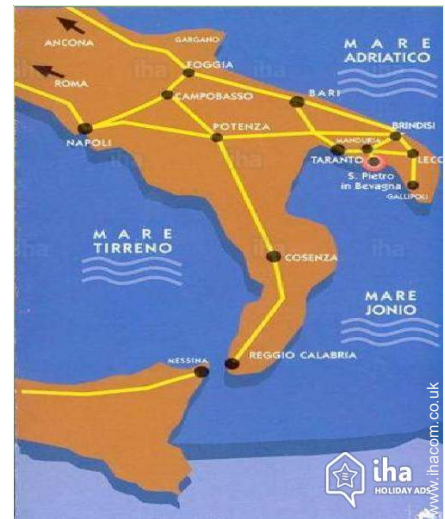

Surroundings

- **Locality :**

Sea/ocean 990'
Sandy beach 990'
Rocky beach 0.62mi.
Creek 0.62mi.
Public tennis court 1.25mi.
Watersports centre 0.5mi.

- **Amenities :**

Village centre 0.62mi.
Bus stop / bus station 990'
Boat rental 0.93mi.
Scuba diving material hire 1.25mi.
Breadshop 0.5mi.
Caterer 0.3mi.
Local shops 0.62mi.
Supermarket 1.25mi.
Post office 4.5mi.
Bank 1.25mi.
Cash point 0.5mi.
Chemist 0.62mi.
Doctor 0.62mi.
Hospital 4.5mi.
Dispensing clinic 0.5mi.

[Favourite photo gallery - 2](#)

Dec 2009

Dec 2009

Dec 2009

Dec 2009

Dec 2009

Dec 2009

Route map

Location & Access

GPS coordinates in degrees, minutes, seconds: Latitude 40° 18'29.664"N - Longitude 17°40'18.3"E (Town)

Address

→ 8th Traversa 15
74024 San Pietro in Bevagna

- Motorway (junction) A1

→ San Giorgio Ionico, Province of Taranto, Apulia, Italy
→ Distance : 29,2mi.
→ Time : 50'