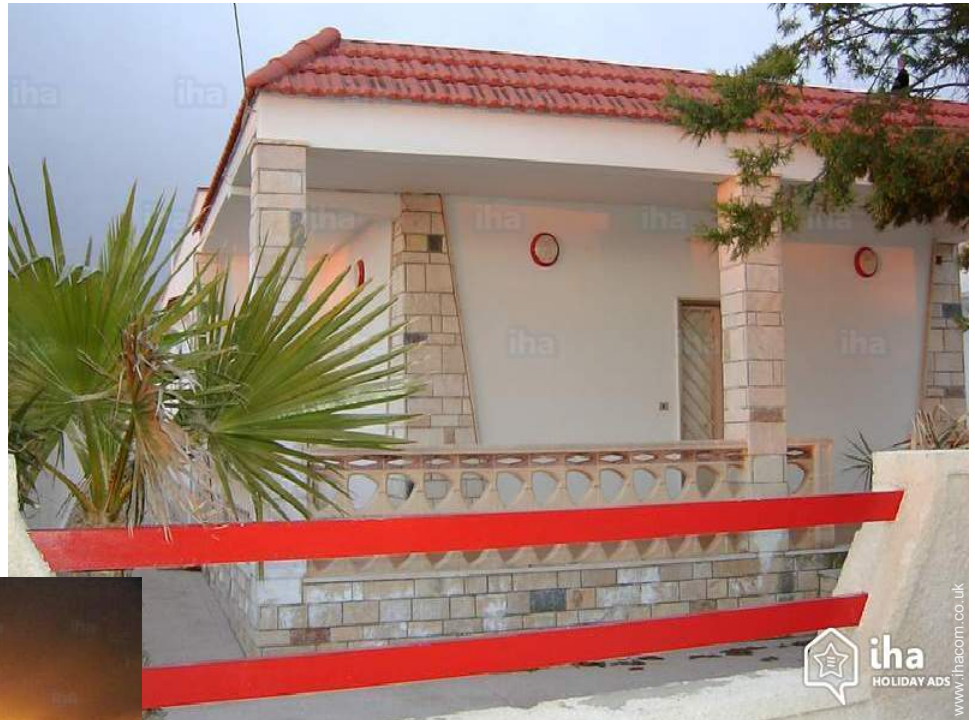

Gîte - Self Catering San Pietro in Bevagna "Casa Bella Orangeria"

Gîte - Self Catering - Bungalow,
detached, single storey in a(an) Private
property

Setting : suitable for a relaxing break,
pleasant

Capacity : from 1 to 10 person(s)
Bedroom(s) : 3
Room(s) : 4