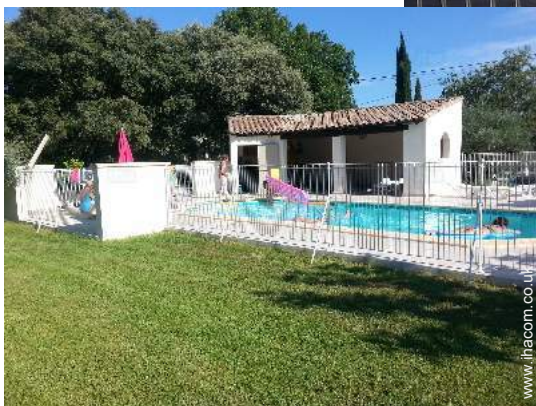

# Gîte - Self Catering Cévennes "Les gites de l'arbousier"

Gîte - Self Catering - House,  
detached, single storey, separate  
entrance, in a(an) Private property

Setting : quiet, tranquil

Capacity : from 1 to 4 person(s)

### Exterior

- Ground surface :  
1.5 acre
- Outside accommodation :  
Terrace 110 Sq.ft.
- Outside setting :  
Enclosed grounds 1.5 acre, landscaped garden > 0.25 acre, wooded park 1.5 acre
- Outside amenities :  
BBQ, garden table(s), 4 garden seat(s), garden seated area, 2 sun recliner(s), 2 hammock(s)