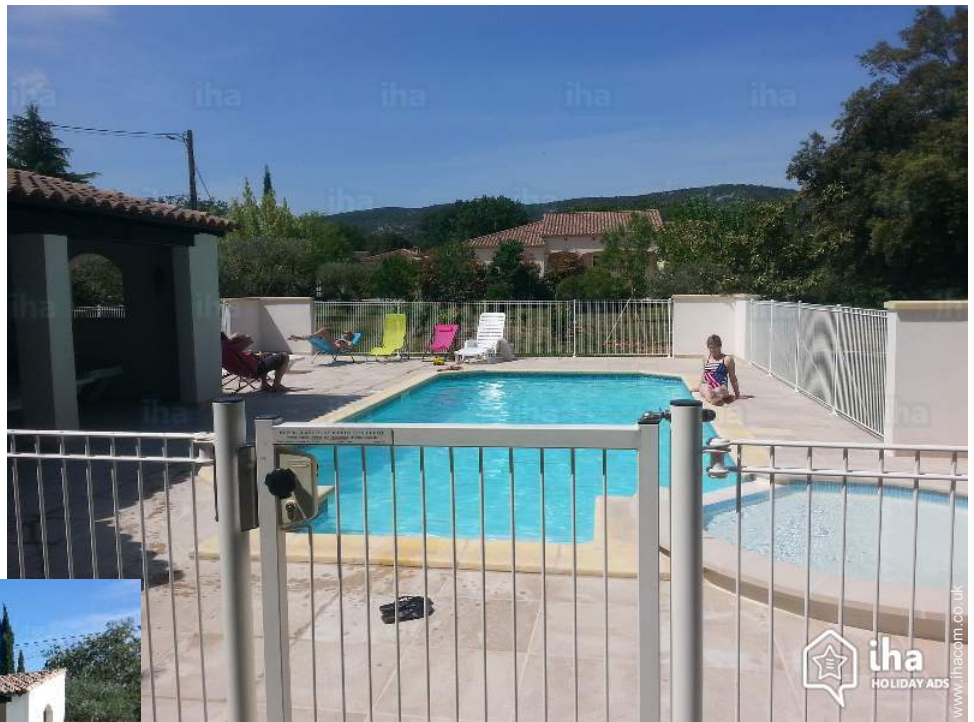

# Gîte - Self Catering Cévennes "Les gites de l'arbousier"

Gîte - Self Catering - House,  
detached, single storey, separate  
entrance, in a(an) Private property

Setting : quiet, tranquil

Capacity : from 1 to 4 person(s)

## Gîte - Self Catering

Gîte - Self Catering - House, detached, single storey, separate entrance, in a(an) Private property

- **Ideal for family**
- **View** : not overlooked, country side, swimming pool, garden/park, village
- **Setting** : quiet, tranquil
- **Exposure** : South

### Exterior

- Ground surface :  
1.5 acre
- Outside accommodation :  
Terrace 110 Sq.ft.
- Outside setting :  
Enclosed grounds 1.5 acre, landscaped garden > 0.25 acre, wooded park 1.5 acre
- Outside amenities :  
BBQ, garden table(s), 4 garden seat(s), garden seated area, 2 sun recliner(s), 2 hammock(s)