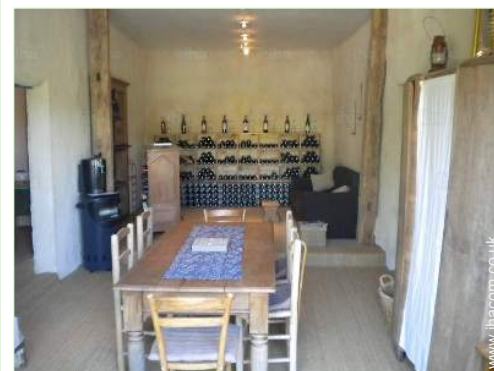

dining room

Advert No. 21612

www.ihacom.co.uk

view from the garden/park

Interior

- **Receive up to :**
from 1 to 5 person(s) (2 adults, 3 children)
- **Interior layout :**
2 bedroom(s), sleeping area, 1 bathroom, 1 shower room, 1 WC, sitting room, separate kitchen, dining area
- **Sleeps - bed(s) :**
1 double bed(s), 4 single bed(s)
- **Guest facilities :**
Board games, internet access, wifi, hair dryer, power shower
- **Appliances :**
Cafetiere, electric coffee maker, electric kettle, toaster, juicer, gas cooker, electric hobs, oven, micro-wave oven, refridgerator, freezer, vacuum cleaner