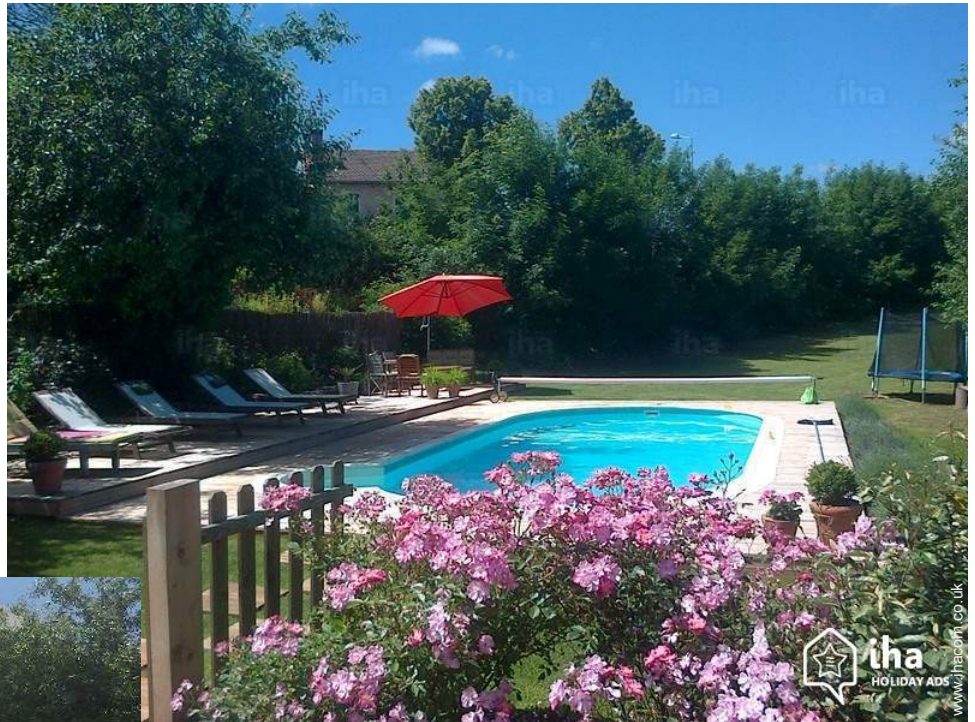

Gîte - Self Catering Cockaigne "La Petite Folie"

Gîte - Self Catering - Charming House, detached, 1 floor, separate entrance, in a(an) Private property

Setting : rustic, rural

Capacity : from 1 to 5 person(s)

Gîte - Self Catering

Gîte - Self Catering - Charming House, detached, 1 floor, separate entrance, in a(an) Private property

- **Ideal for all age groups**
- **View :** not overlooked, country side, swimming pool, garden/park, meadow, fantastic sunset
- **Setting :** rustic, rural

Assets

- **Swimming pool :**
Private swimming-pool, oval (length 28', width 13'), illuminated, steps in, child secure
- **Parking :**
Parking uncovered : off road.
- **Advantages :**
Ping-pong table, 4 ping-pong bats
- **baby equipment :**
Baby chair, baby bath