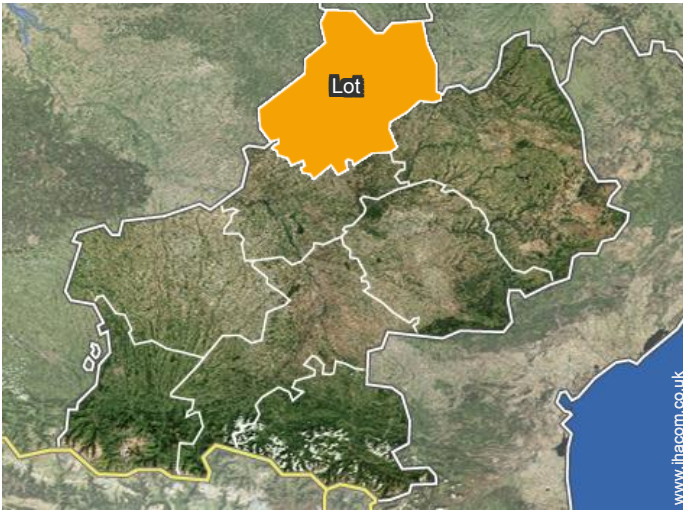

Photo album - 2

Location

Location & Access

GPS coordinates in degrees, minutes, seconds: Latitude 44°22'28"N - Longitude 1°48'53"E ([Dwelling](#))

Address

→ Le Bourg
46260 Promilhanes

• Airport Toulouse Blagnac

→ Toulouse, Upper Garonne, Midi-Pyrénées, France
→ Distance : 81mi.

- Cahors : (23,6mi.)
- Villefranche-de-Rouergue : (11,2mi.)
- Figeac : (24,3mi.)

Contact

Spoken languages

Gîte - Self Catering
Midi-Pyrénées - France
"La Petite Folie"