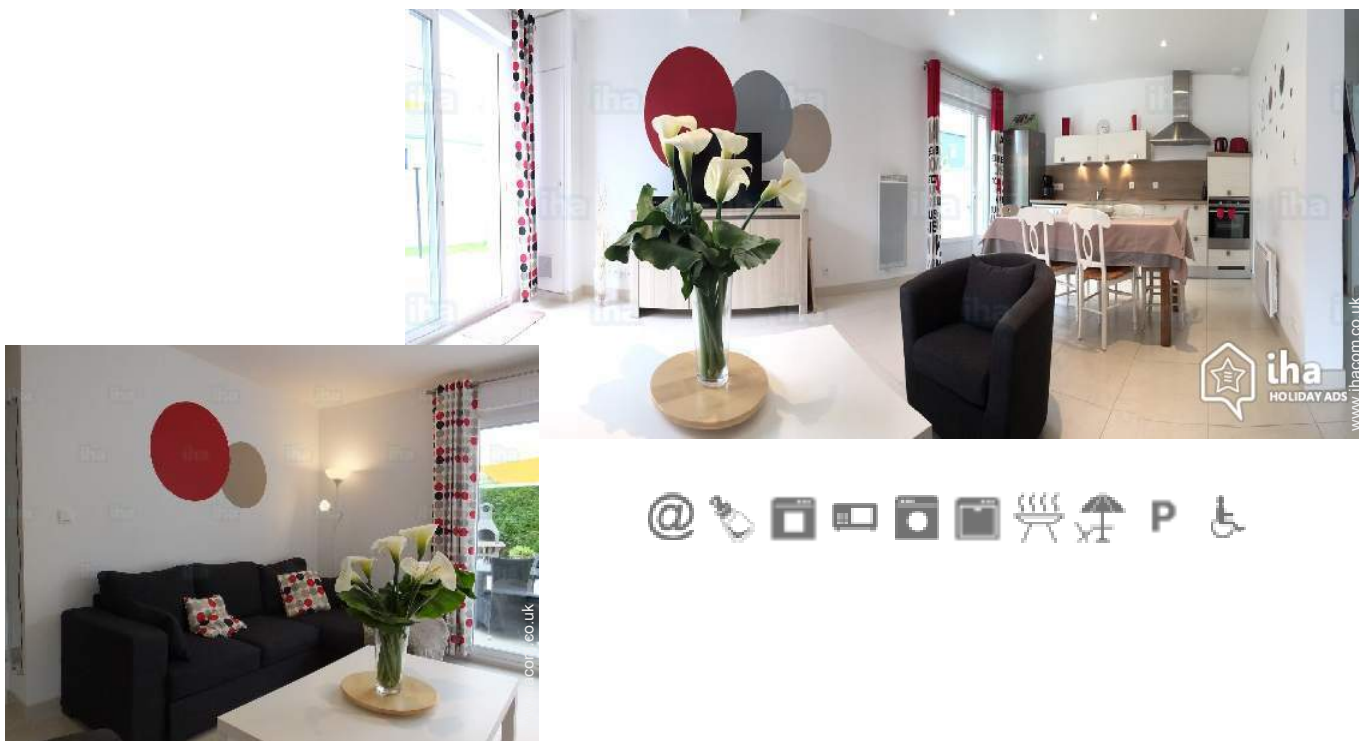

# Gîte - Self Catering Port-en-Bessin-Huppain "ARC EN CIEL"

Meublés de Tourisme (3 stars)

Gîte - Self Catering - House,  
detached, 1 floor in a(an) Private property

Setting : pleasant, quiet

Capacity : from 1 to 6 person(s)  
Bedroom(s) : 3