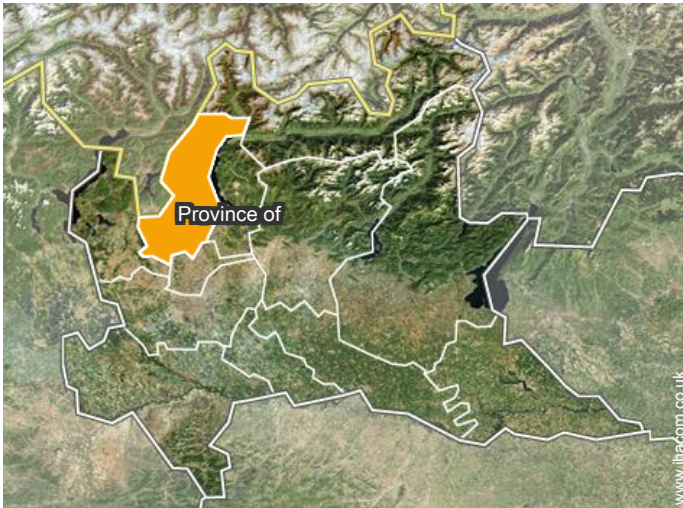

Location

Location & Access

GPS coordinates in degrees, minutes, seconds: Latitude 46°1'44"N - Longitude 9°7'46"E ([Dwelling](#))

Address

→ Via Osteno 40
22018 Porlezza

• [Coach station Porlezza](#)

→ Porlezza, Province of Como, Lombardy, Italy
→ Distance : 0.62mi.
→ Time : 10'

• [Airport Milan Malpensa](#)

→ Milan, Province of Milan, Lombardy, Italy
→ Distance : 37,3mi.

• Porlezza : (0.62mi.)

Contact

Spoken languages