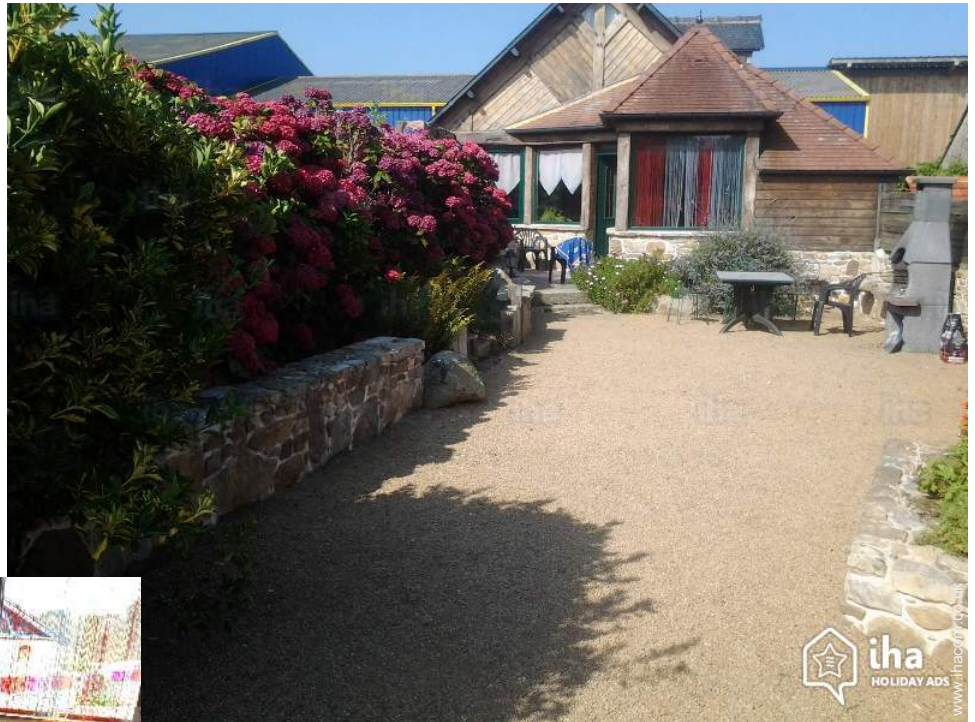

# Gîte - Self Catering Plourivo Charming Typical House

Gîte - Self Catering - Charming Typical House, detached, single storey in a(an) Farm setting

Setting : quiet, agricultural

Capacity : from 2 to 6 person(s)

### Gîte - Self Catering

Gîte - Self Catering - Charming Typical House, detached, single storey in a(an) Farm setting

- **Ideal for all age groups, family**
- **View :** not overlooked, country side, garden/park, courtyard, meadow, forest
- **Setting :** quiet, agricultural
- **Exposure :** South

view from the garden/park

Outside setting