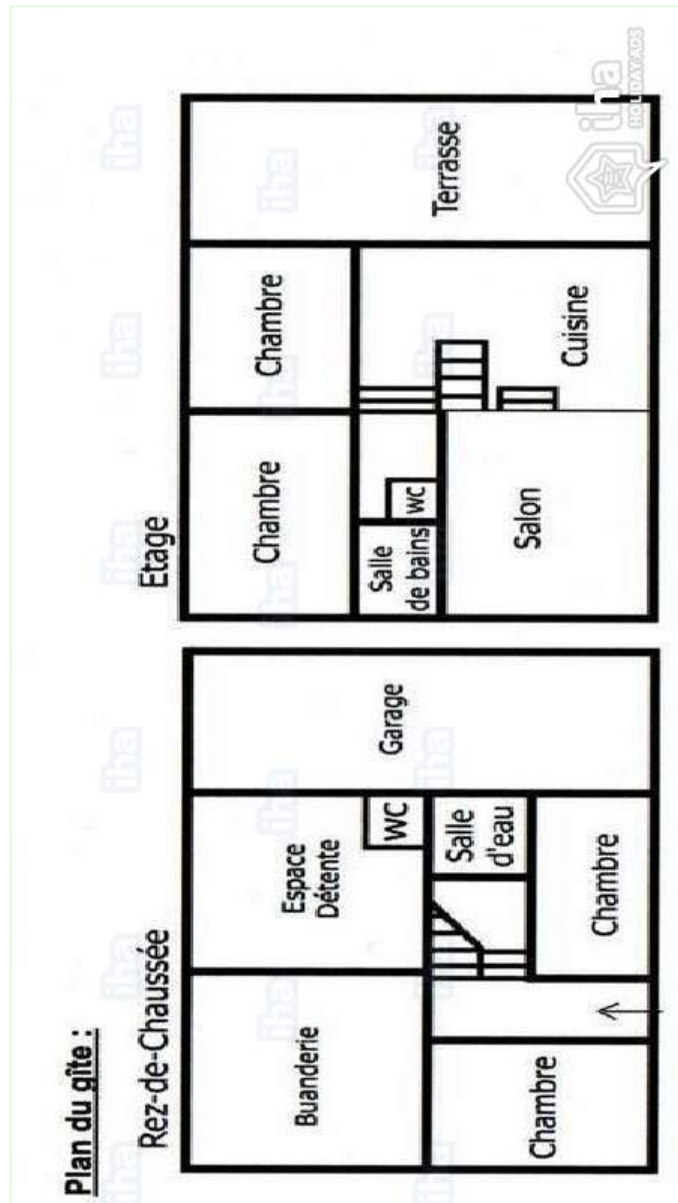

Water : hot/cold

Local voltage supply : 220-240V / 50Hz

Electricity supply : mains

bedroom

Floor plan

www.ihacom.co.uk

Photo album - 1

large bedroom