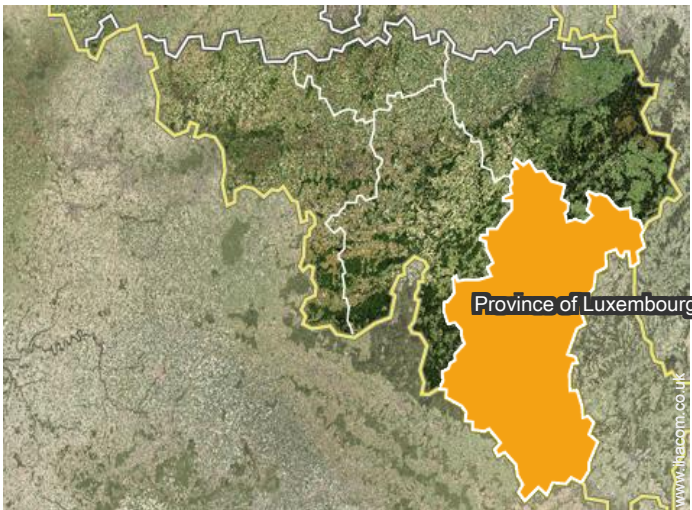

June 2011

Location

Location & Access

GPS coordinates in degrees, minutes, seconds: Latitude 50°9'11"N - Longitude 5°54'46"E ([Dwelling](#))

Address

→ Rue du bru
6670 Limerlé

Contact

Spoken languages