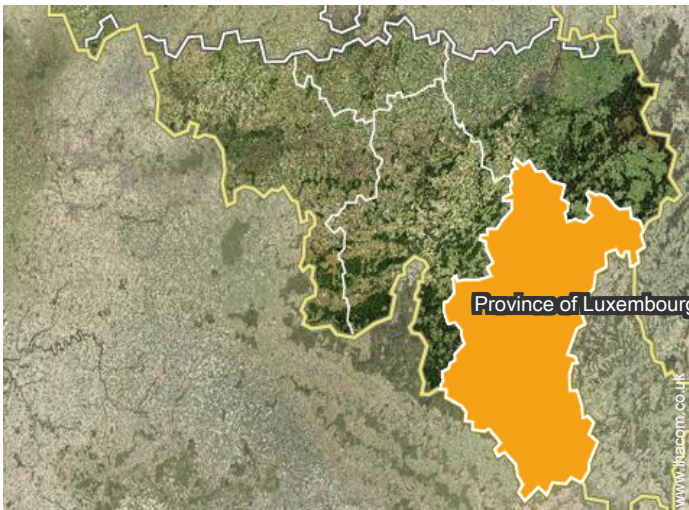

June 2011

Location

Location & Access

GPS coordinates in degrees, minutes, seconds: Latitude 50°9'11"N - Longitude 5°54'46"E ([Dwelling](#))

Address

→ Rue du bru
6670 Limerlé

Contact

Spoken languages