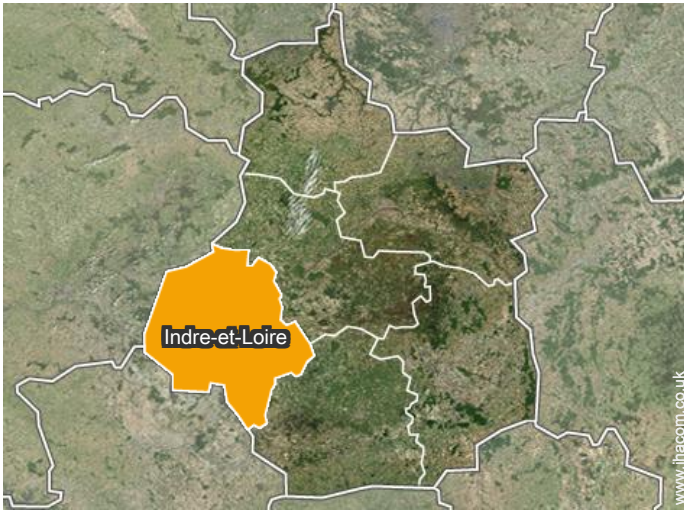

Location

Location & Access

GPS coordinates in degrees, minutes, seconds: Latitude 47°21'34"N - Longitude 0° 24'12"E ([Dwelling](#))

Address

→ Vau Godet
37130 Langeais

• Motorway (junction) A 85

→ Langeais, Indre-et-Loire, Centre region (France), France
→ Distance : 4.5mi.
→ Time : 10'

• Airport Tours Val de Loire

→ Tours, Indre-et-Loire, Centre region (France), France
→ Distance : 17,5mi.
→ Time : 40'

• Train station Langeais

→ Langeais, Indre-et-Loire, Centre region (France), France
→ Distance : 2.5mi.

→ Time : 15'

- Tours : (17,5mi.)
- Chinon : (18.5mi.)
- Saumur : (25mi.)

Contact

Spoken languages