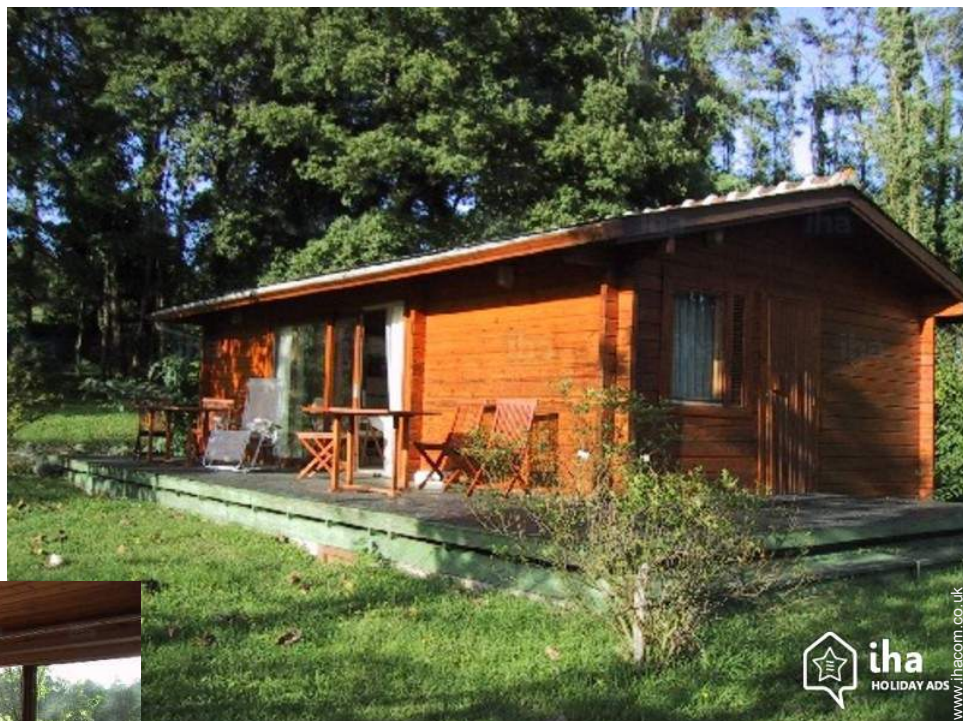

Gîte - Self Catering Langeais "Chalet de Vau Godet"

Gîte - Self Catering - Wooden House, detached, single storey, separate entrance, in a(an) Private property

Setting : country setting, serene

Capacity : from 1 to 3 person(s)

Gîte - Self Catering

Gîte - Self Catering - Wooden House, detached, single storey, separate entrance, in a(an) Private property

• **Ideal for couples, retired people**

• **View** : unobscured, not overlooked, country side, farmland, forest, fantastic sunset