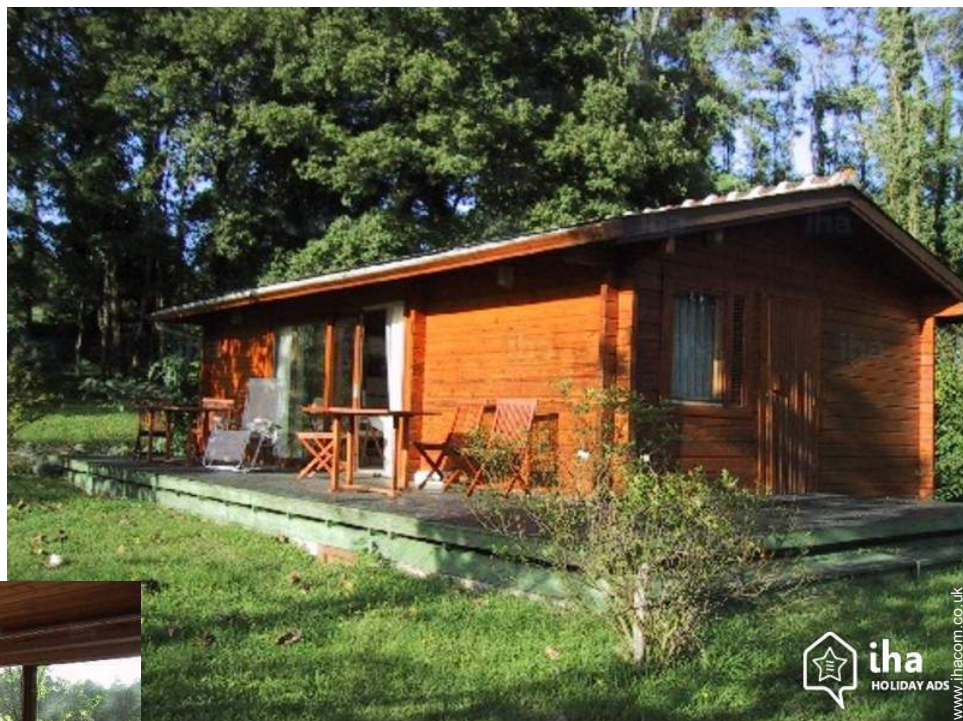

# Gîte - Self Catering Langeais "Chalet de Vau Godet"

Gîte - Self Catering - Wooden House, detached, single storey, separate entrance, in a(an) Private property

Setting : country setting, serene

Capacity : from 1 to 3 person(s)

## Gîte - Self Catering

Gîte - Self Catering - Wooden House, detached, single storey, separate entrance, in a(an) Private property

- **Ideal for couples, retired people**

- **View** : unobscured, not overlooked, country side, farmland, forest, fantastic sunset