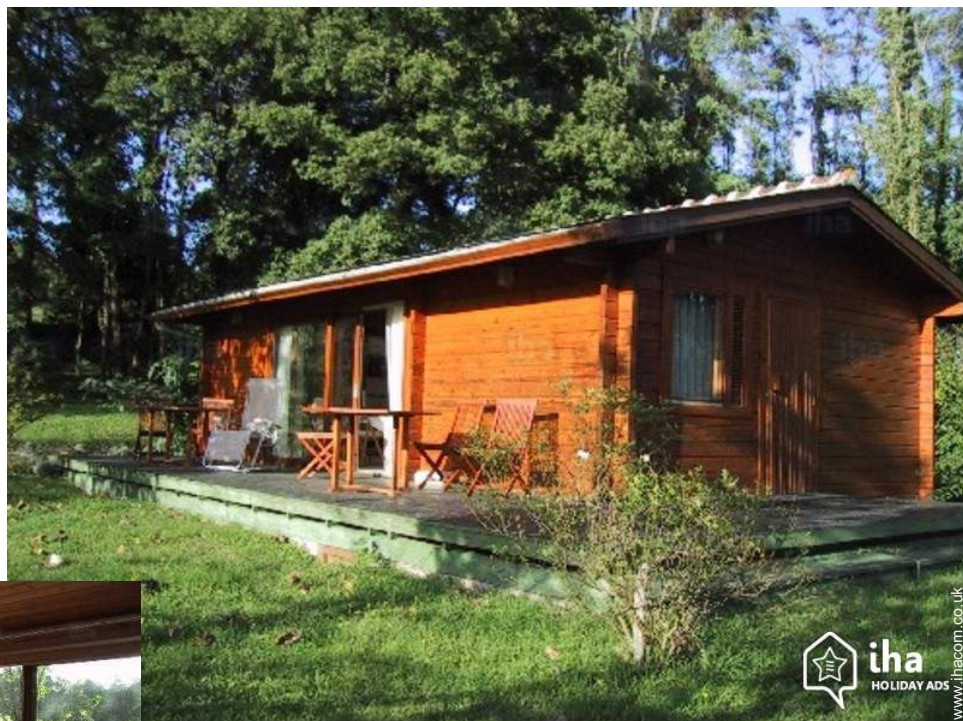

Gîte - Self Catering Langeais "Chalet de Vau Godet"

Gîte - Self Catering - Wooden House, detached, single storey, separate entrance, in a(an) Private property

Setting : country setting, serene

Capacity : from 1 to 3 person(s)

Bedroom(s) : 2

Room(s) : 3

Langeais - Indre-et-Loire (37) - Centre region (France)
France

Reservation : +33 (0) 2 47 96 80 59 (France)

Advert No. 23952

www.ihacom.co.uk

Gîte - Self Catering

Gîte - Self Catering - Wooden House, detached, single storey, separate entrance, in a(an) Private property

Exterior

- **Ground surface :**
< 1,076 Sq.ft.
- **Outside accommodation :**
Terrace 215 Sq.ft.
- **Outside setting :**
Enclosed grounds, lawn, wooded park, woods, orchard, kitchen garden, natural pools
- **Outside amenities :**
BBQ, garden table(s), garden seat(s), parasol, garden seated area, 2 chaise(s) longue(s), 1 sun recliner(s)