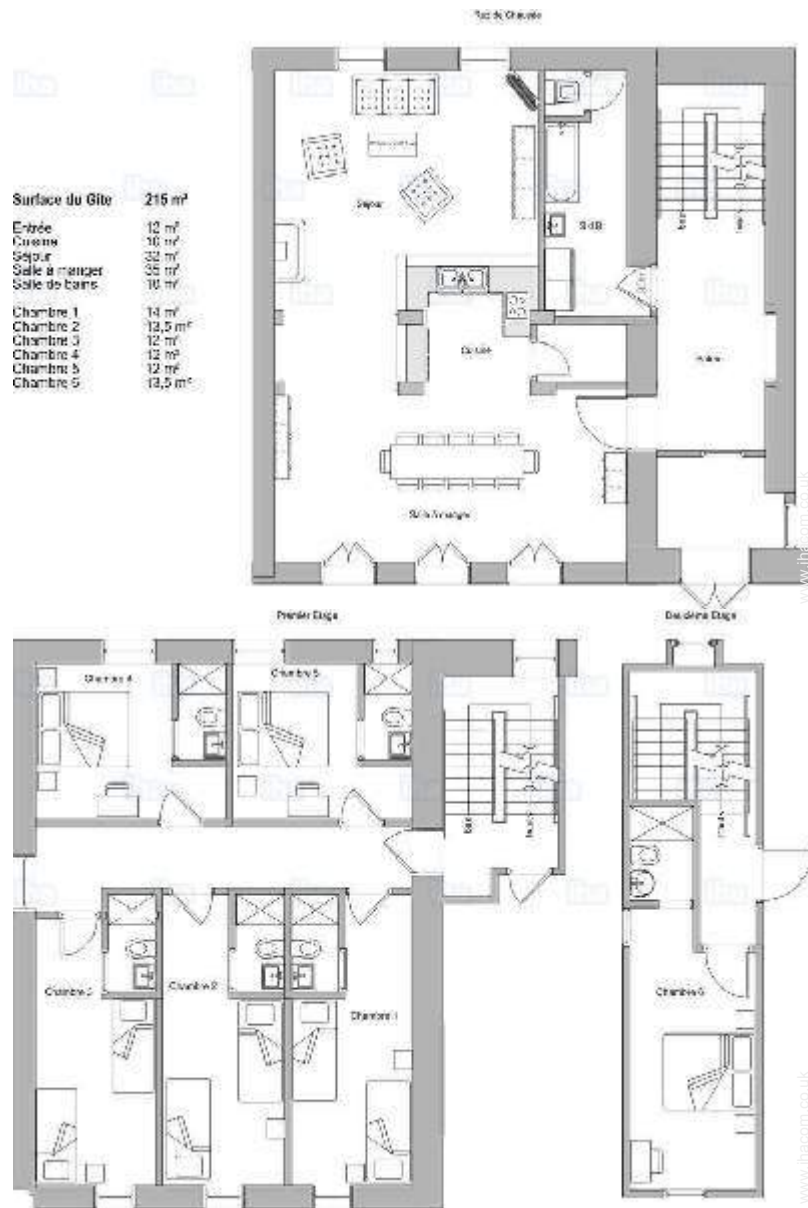

- **Sleeps - bed(s) :**

4 double bed(s), 4 bunk beds, 2 twin beds (standard)

- **Guest facilities :**

Fireplace, T.V., hi-fi system, DVD player, telephone, central heating, Rolling shutters

- **Appliances :**

- **Handicapped people welcome**

Wheelchair access

bedroom

Floor plan

Photo album - 1

american style kitchen

north-easterly view

Winter

dining room

bedroom

Photo album - 2

bedroom

bedroom

child's room

bedroom

stream