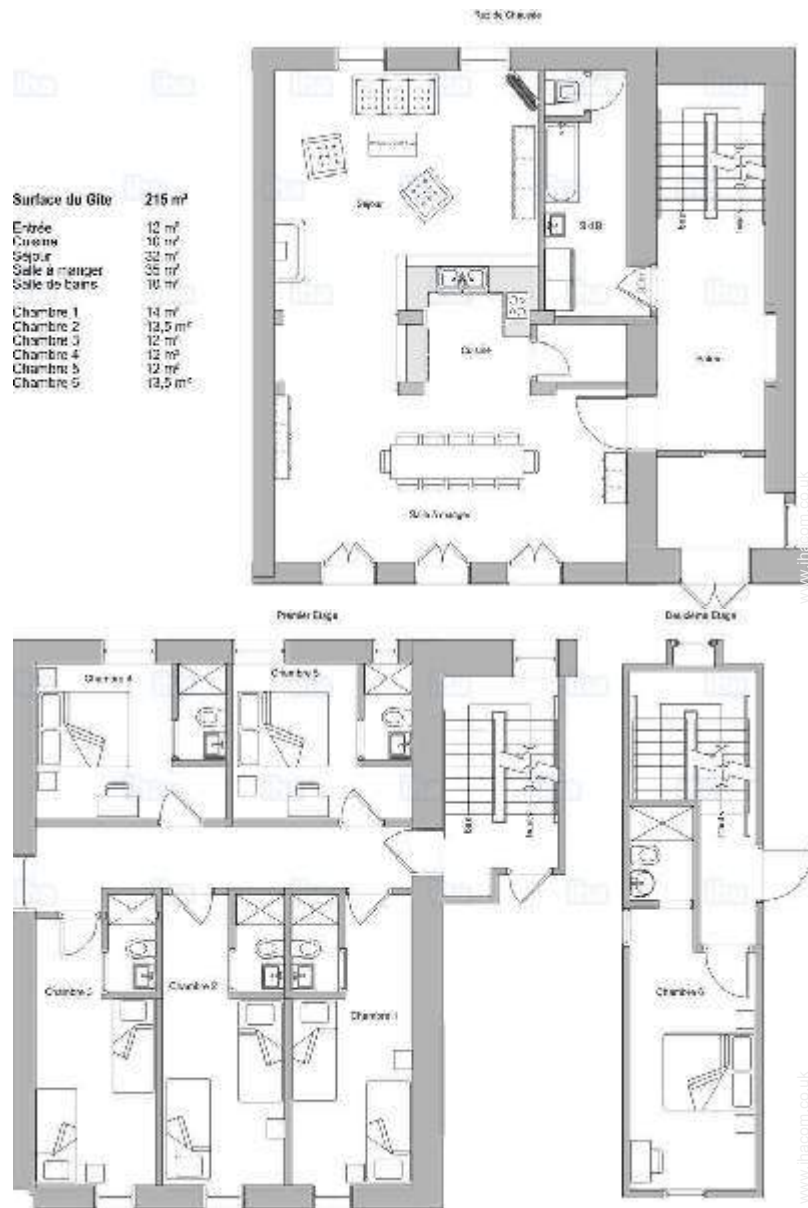

- **Sleeps - bed(s) :**

4 double bed(s), 4 bunk beds, 2 twin beds (standard)

- **Guest facilities :**

Fireplace, T.V., hi-fi system, DVD player, telephone, central heating, Rolling shutters

- **Appliances :**

Local voltage supply : 220-240V / 50Hz

Electricity supply : mains

- **Handicapped people welcome**

Wheelchair access

bedroom

Floor plan

Photo album - 1

american style kitchen

north-easterly view

Winter

dining room

bedroom

Photo album - 2

bedroom

bedroom

child's room

bedroom

stream

view from the sitting-room

View

Route map

Location & Access

GPS coordinates in degrees, minutes, seconds: Latitude 49° 31'50"N - Longitude 4°41'21"E ([Dwelling](#))

Address