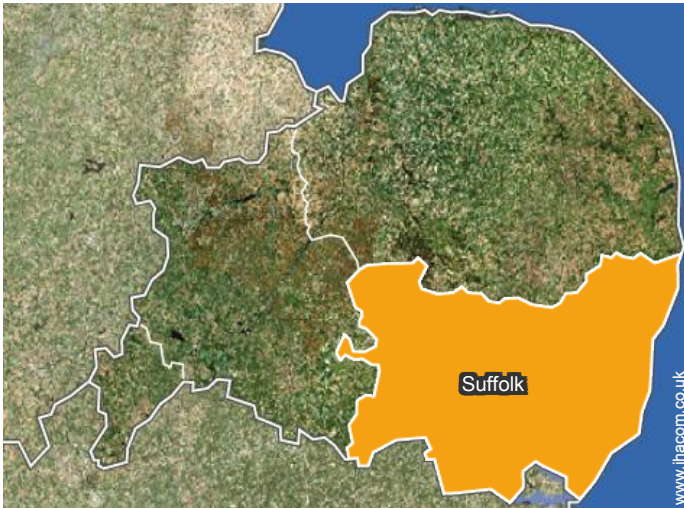

Location

Location & Access

GPS coordinates in degrees, minutes, seconds: Latitude 52°25'14.592"N - Longitude 1°42'38.592"E (Town)

Address

→ Rider Haggard Lane

NR33 Kessingland

• **Airport London Heathrow**

→ London, London, England

→ Distance : 105mi.

• **Motorway (junction) M25 - A12**

→ London, London, England

→ Distance : 105mi.

→ Time : 2h

• Lowestoft : (4.5mi.)

• Great Yarmouth : (13,7mi.)

• Norwich : (22,5mi.)

Contact

Spoken languages