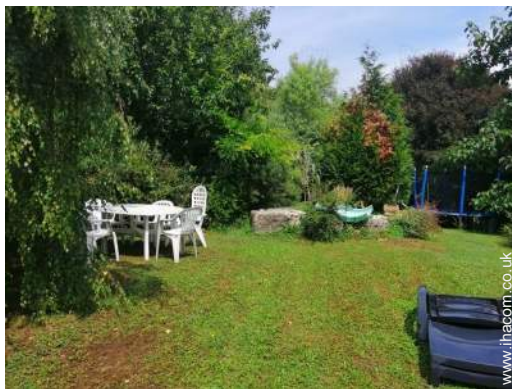

leisure equipment