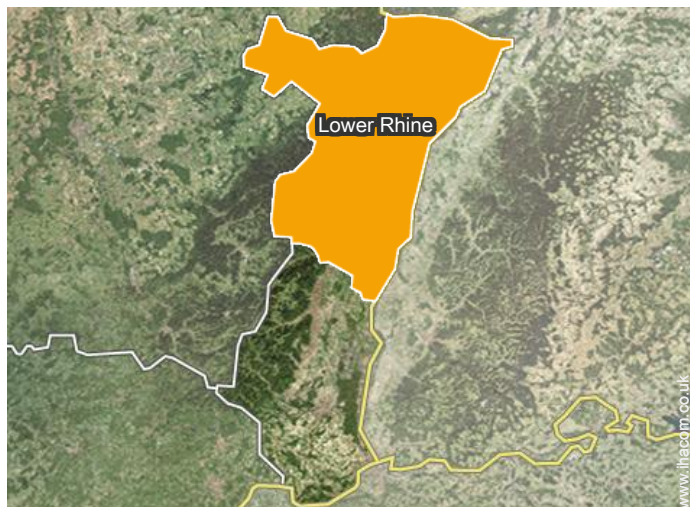

Location

Location & Access

GPS coordinates in degrees, minutes, seconds: Latitude 48°24'31"N - Longitude 7°28'24"E ([Dwelling](#))

Address

→ 3, chemin de Zellwiller
67140 Gertwiller

• Motorway (junction) A 35 Sortie 13

→ Gertwiller, Lower Rhine, Alsace, France
→ Distance : 1.25mi.
→ Time : 5'

• Airport Strasbourg Entzheim

→ Strasbourg, Lower Rhine, Alsace, France
→ Distance : 12.5mi.
→ Time : 20'

• Train station Gertwiller

→ Gertwiller, Lower Rhine, Alsace, France
→ Distance : 0.5mi.
→ Time : 15'

- Barr : (0.93mi.)
- Obernai : (4.5mi.)
- Strasbourg : (22,5mi.)

Contact

Spoken languages