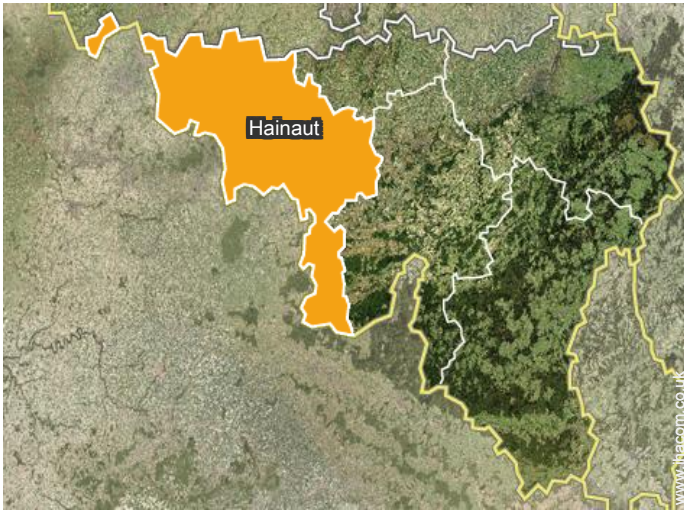

Jan 2014

Jan 2014

Jan 2014

Jan 2014

June 2014

June 2016

Location

Location & Access

GPS coordinates in degrees, minutes, seconds: Latitude 50°21'7"N - Longitude 4°30'29"E ([Dwelling](#))

Address

→ Rue de la Bruyère 5
6280 Gerpinnes

• Airport Brussels South Charleroi

→ Brussels, Brussels-Capital, Belgium
→ Time : 15'