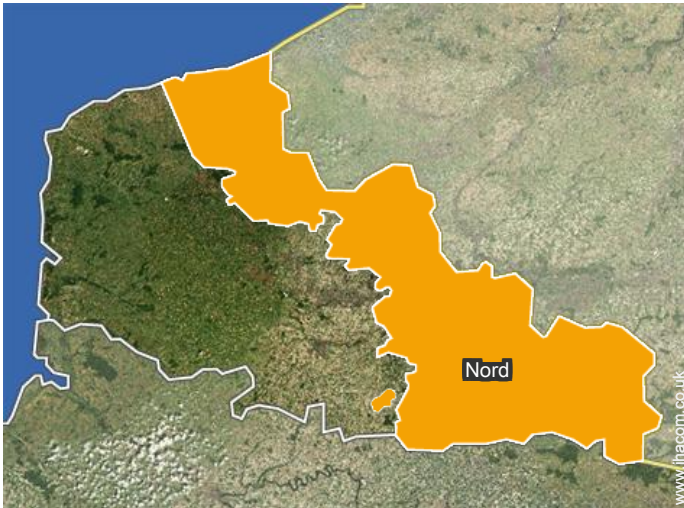

view from the terrace

Location

Location & Access

GPS coordinates in degrees, minutes, seconds: Latitude 50°14'19"N - Longitude 4°1'1"E ([Dwelling](#))

Address

→ 5 Rue Robert Gilbert
59680 Ferrière-la-Petite