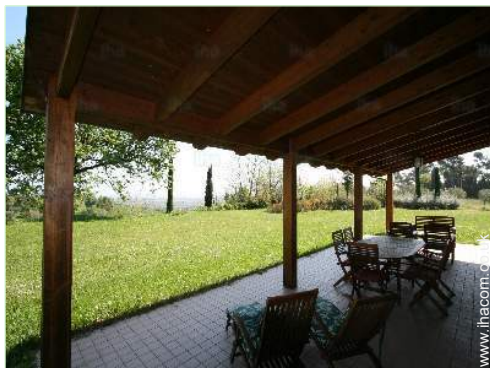

- **Ideal for all age groups**
- **View :** panoramic, not overlooked, sea/ocean, country side, garden/park, town
- **Setting :** suitable for a relaxing break, enchanting

Assets

- **Swimming pool :**
Shared swimming pool, rectangular (length 50', width 23'), illuminated, steps in, step ladder, outside shower (open from '01 may' till '30 september')
- **Parking :**
Parking uncovered
- **Advantages :**
Jacuzzi
- **baby equipment :**
Baby chair

Kitchen Area

living room

bedroom

Exterior

- **Outside accommodation :**
Pergola 485 Sq.ft.
- **Outside setting :**
Garden, olive grove
- **Outside amenities :**
Summer living area, BBQ, garden table(s), garden seat(s), chaise(s) longue(s)