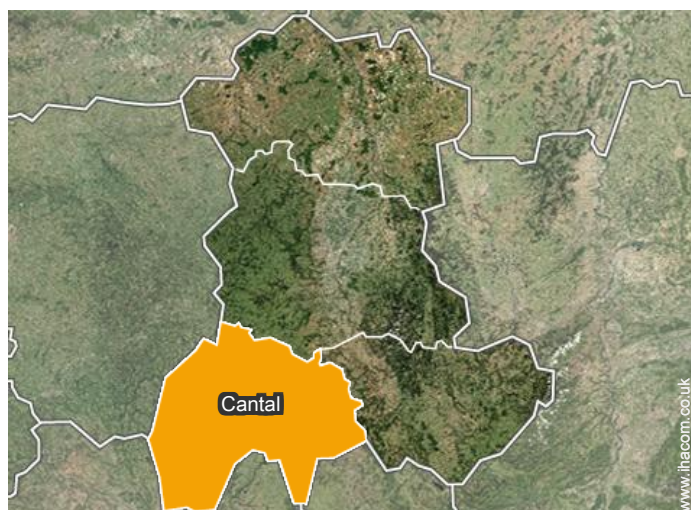

Your hosts

village centre

Attractions and relaxation

Location

Location & Access

GPS coordinates in degrees, minutes, seconds: Latitude 45°21'32"N - Longitude 2°47'42"E ([Dwelling](#))

Address

→ Laborie d'Estaulles
15190 Condat