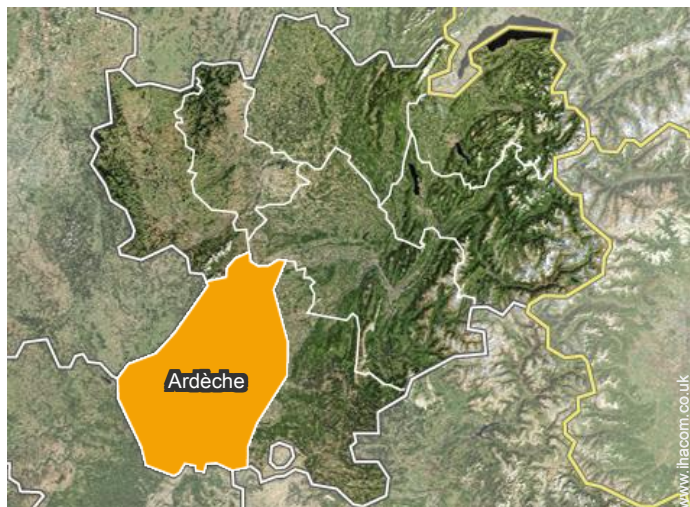

Hamlet

Interior layout

View

General

General

Location

Location & Access

" We are located 20 km from Aubenas, close to Vals-Les-Bains (7 km). "

 GPS coordinates in degrees, minutes, seconds: Latitude 44°40'53"N - Longitude 4°18'17"E (Dwelling)

Address

→ La Chabanne
07380 Chirols

• Motorway (junction) A7 (18)

→ Montélimar, Drôme, Rhône-Alpes,
France