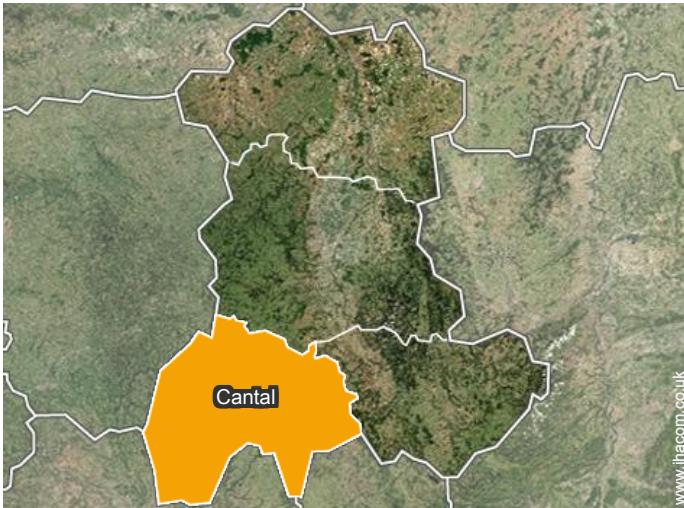

Photo album - 2

Location

Location & Access

GPS coordinates in degrees, minutes, seconds: Latitude 45°21'47"N - Longitude 2° 24'22"E ([Dwelling](#))

Address

→ Montruc

15350 Champagnac

• **Motorway (junction) A89 (23)**

→ Ussel, Corrèze, Limousin, France

→ Distance : 21mi.

→ Time : 30'

• Bort-les-Orgues : (7mi.)

• Mauriac : (12.5mi.)

Contact

Spoken languages

Gîte - Self Catering
 Champagnac - France
 "Gite le chene"