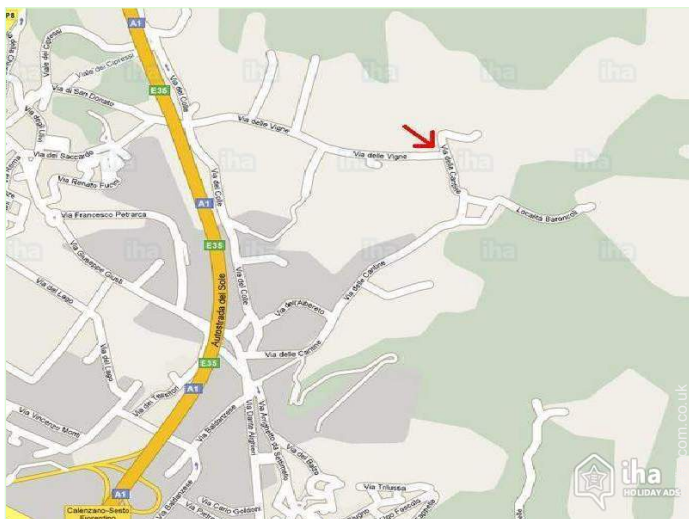

Photo album - 1

Swimming pool

small bedroom

kitchen

dining area

Route map

Location & Access

GPS coordinates in degrees, minutes, seconds: Latitude 43° 51'47"N - Longitude 11°11'22"E ([Dwelling](#))

Address

→ via delle cantine 118
50041 Calenzano

• Airport Florence Amerigo Vespucci

→ Florence, Province of Florence, Tuscany, Italy
→ Distance : 7mi.
→ Time : 15'

• Motorway (junction) Calenzano sesto fiorentino