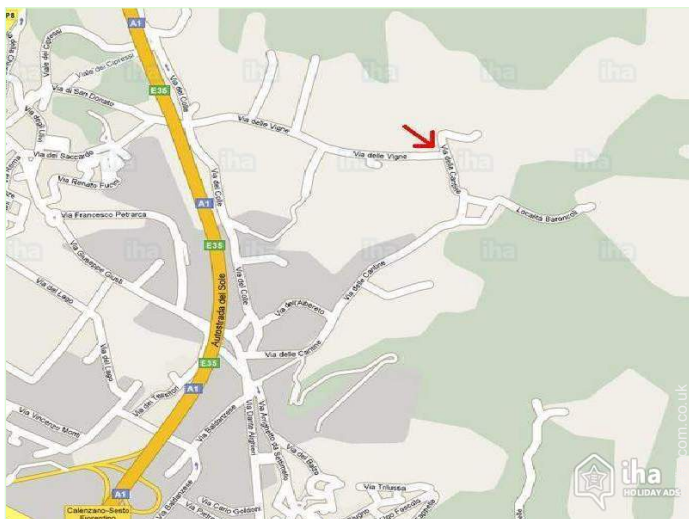

Photo album - 1

Swimming pool

small bedroom

kitchen

dining area

Route map

Location & Access

GPS coordinates in degrees, minutes, seconds: Latitude 43° 51'47"N - Longitude 11°11'22"E (Dwelling)

Address

→ via delle cantine 118
50041 Calenzano

• Airport Florence Amerigo Vespucci

→ Florence, Province of Florence, Tuscany, Italy
→ Distance : 7mi.
→ Time : 15'

• Motorway (junction) Calenzano sesto fiorentino