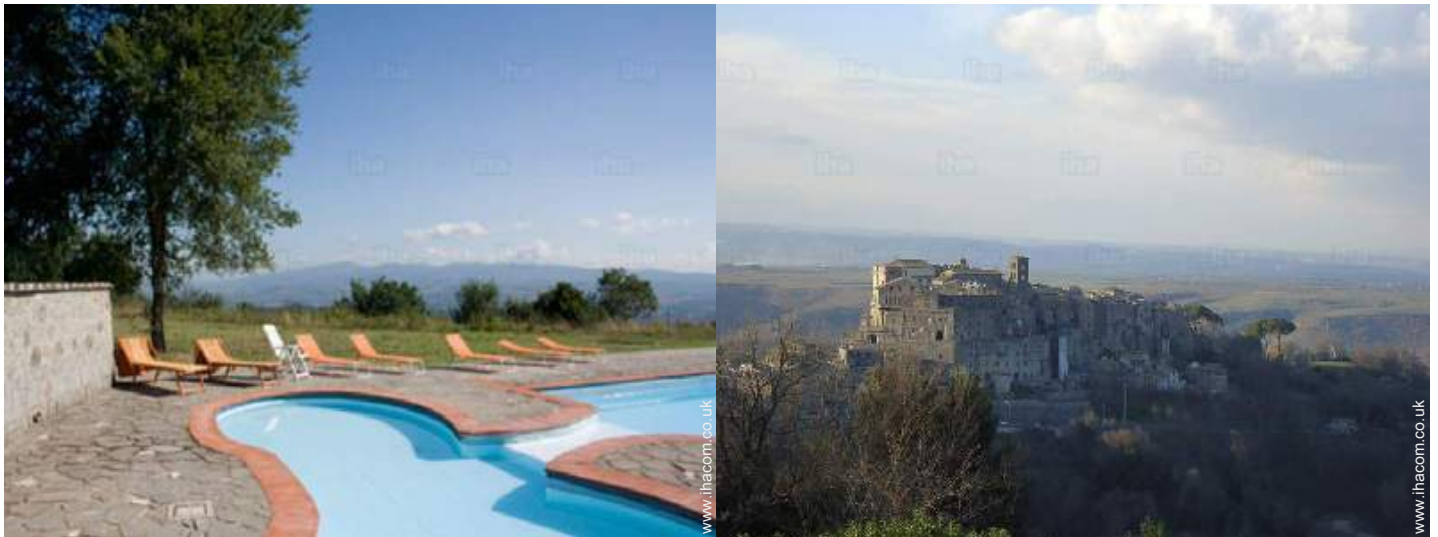

plunge pool

View

northerly view

Location

Location & Access

GPS coordinates in degrees, minutes, seconds: Latitude 42°29'9"N - Longitude 12° 15'14"E ([Dwelling](#))

Address

→ Via Pontone Lucia 31
01020 Bomarzo