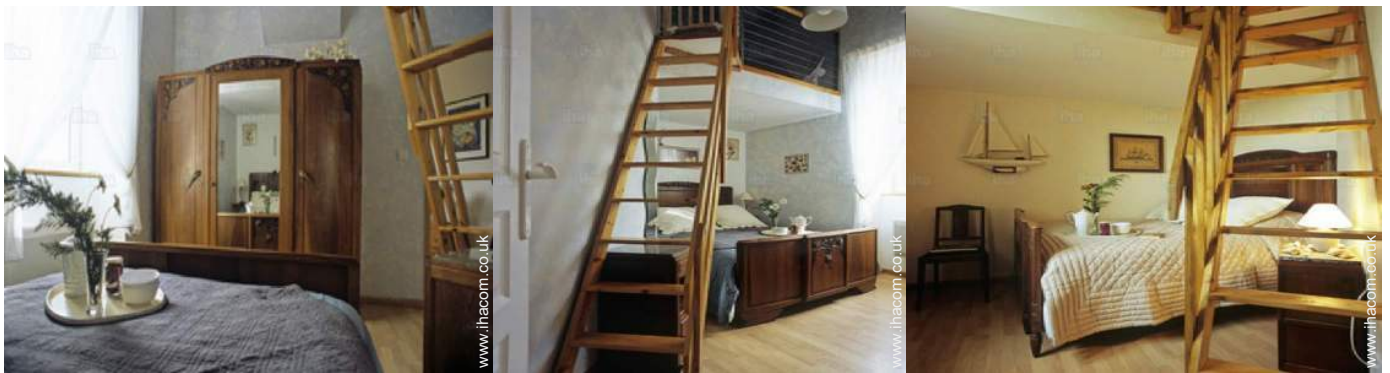

- **Sleeps - bed(s) :**

5 double bed(s), 1 sofa bed(s) 2 pers, 4 single bed(s), 1 baby cot(s)

- **Guest facilities :**

Fireplace, T.V., hi-fi system, DVD player, book collection, t.v points, internet access, high speed internet access, wifi, wardrobe, hair dryer, heated towel rail, mobile cool air fan, central heating, wood-burning stove, Glazed in area, Skylights, Curtains, Blinds, Double glazed, electric shutters

Photo album - 2

view from the kitchen

view from the bedroom

view from the bedroom

Photo album - 3

Location

Location & Access

GPS coordinates in degrees, minutes, seconds: Latitude 45°26'46"N - Longitude 5°32'58"E ([Dwelling](#))