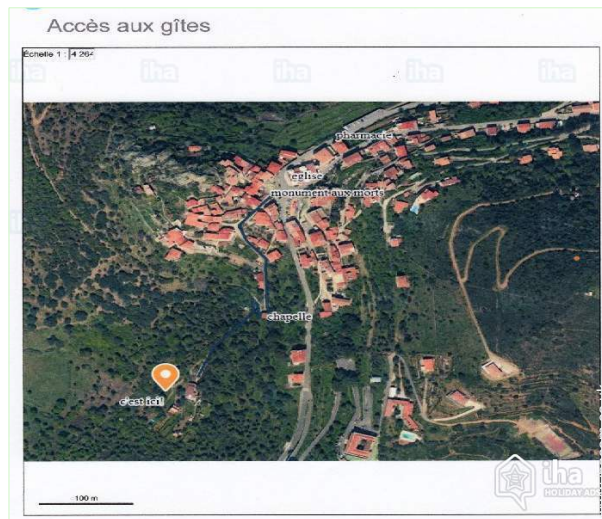

## Surroundings & location

Mountain

### Route map

### Location & Access

GPS coordinates in degrees, minutes, seconds: Latitude 42° 35'11"N - Longitude 9°0'59"E ([Dwelling](#))