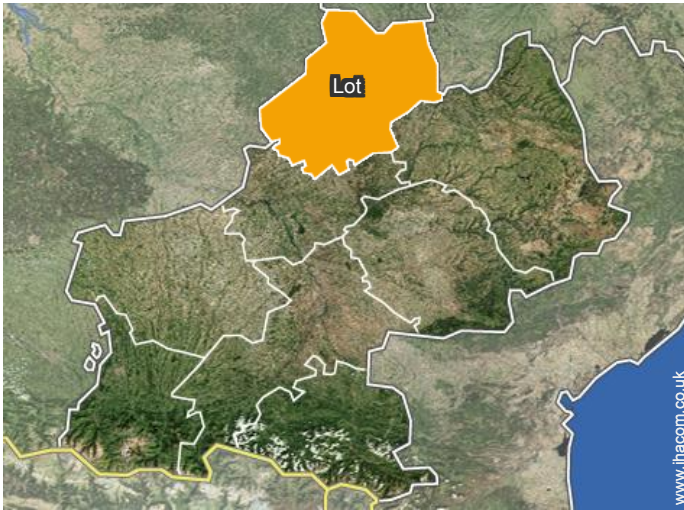

bedroom

Kitchen Area

bedroom

Location

Location & Access

GPS coordinates in degrees, minutes, seconds: Latitude 44°45'51"N - Longitude 1°52'44"E ([Dwelling](#))

Address

→ Lieu-Dit Cahuac
46120 Aynac

• Motorway (junction) A20

→ Labastide-Murat, Lot, Midi-Pyrénées, France
→ Distance : 25mi.

• Train station Gramat

→ Gramat, Lot, Midi-Pyrénées, France
→ Distance : 11,2mi.
→ Time : 20'

• Airport Brive Vallée de la Dordogne

→ Brive-la-Gaillarde, Corrèze, Limousin, France
→ Distance : 37,3mi.

• Rocamadour : (18.5mi.)

- Padirac : (12.5mi.)
- Figeac : (20,5mi.)

Contact

Spoken languages

Gîte - Self Catering
Aynac - France
"Gîte de la Roudière"