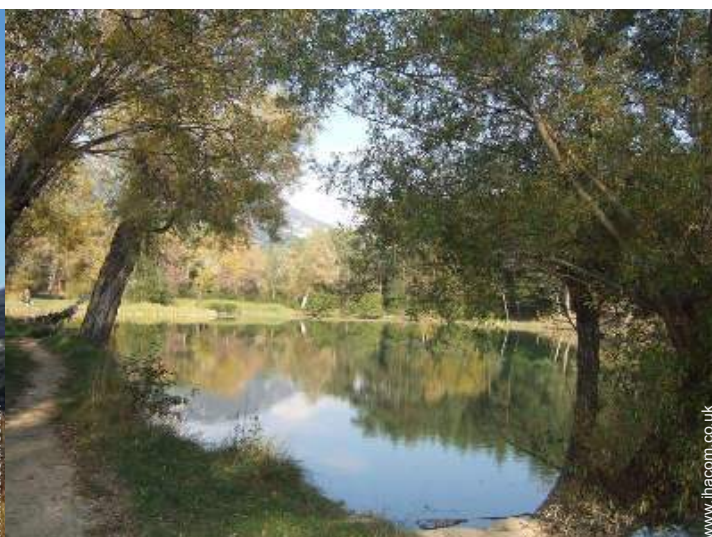

leisure pursuits nearby