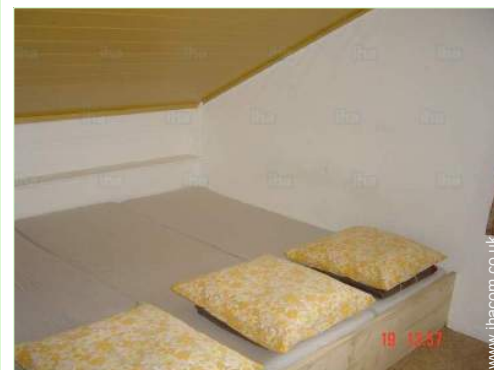

bedroom

single bed(s)

large separate kitchen

Interior

- **Receive up to :**
20 person(s)
- **Liveable floor area :**
1,300 Sq.ft.
- **Interior layout :**
5 bedroom(s), sleeping area, 3 shower room, 2 WC, large separate kitchen, dining room
- **Sleeps - bed(s) :**
20 single bed(s)
- **Guest facilities :**
Central heating, Skylights, Curtains, Double glazed
- **Appliances :**
Crockery/cutlery, kitchen utensils, electric kettle, toaster, juicer, fondue set, electric cooker, electric hobs, oven, refrigerator, freezer, vacuum cleaner, iron

dining room

single bed(s)

bedroom

large separate kitchen

shower room

Photo album - 2

View

Mountain