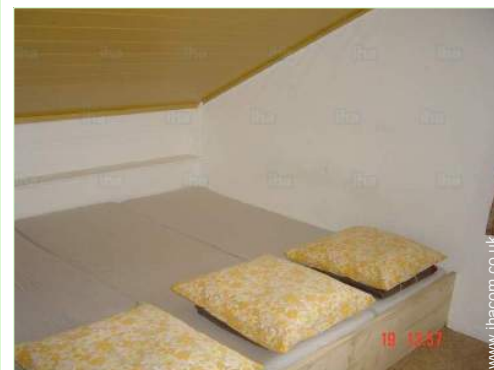

bedroom

single bed(s)

large separate kitchen

## Interior

- **Receive up to :**  
20 person(s)
- **Liveable floor area :**  
1,300 Sq.ft.
- **Interior layout :**  
5 bedroom(s), sleeping area, 3 shower room, 2 WC, large separate kitchen, dining room
- **Sleeps - bed(s) :**  
20 single bed(s)
- **Guest facilities :**  
Central heating, Skylights, Curtains, Double glazed
- **Appliances :**  
Crockery/cutlery, kitchen utensils, electric kettle, toaster, juicer, fondue set, electric cooker, electric hobs, oven, refrigerator, freezer, vacuum cleaner, iron

Photo album - 1

dining room

single bed(s)

bedroom

large separate kitchen

shower room

Photo album - 2

View