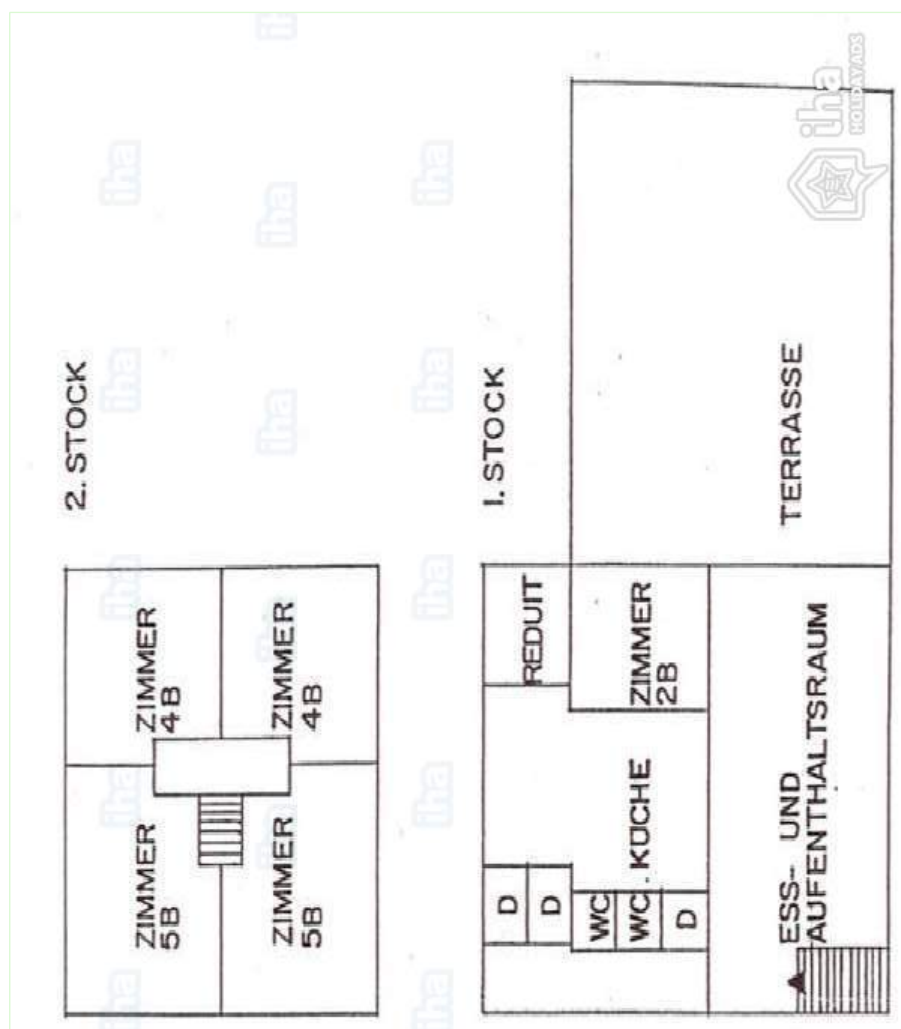

## For your guidance

- **For your guidance**  
Children welcome  
Pets accepted  
Water : hot/cold  
Local voltage supply : 220-240V / 50Hz  
Electricity supply : mains

shower room

Floor plan

[www.ihacom.co.uk](http://www.ihacom.co.uk)