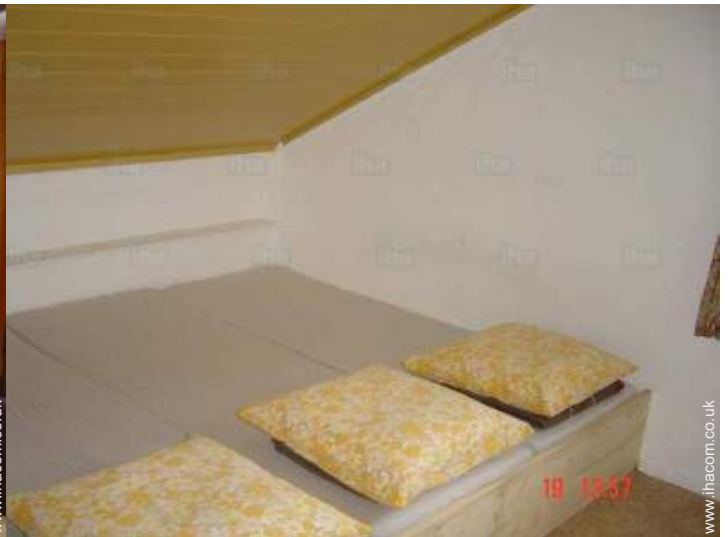

bedroom

single bed(s)

large separate kitchen

Interior

- **Receive up to :**
20 person(s)
- **Liveable floor area :**
1,300 Sq.ft.
- **Interior layout :**
5 bedroom(s), sleeping area, 3 shower room, 2 WC, large separate kitchen, dining room
- **Sleeps - bed(s) :**
20 single bed(s)
- **Guest facilities :**
Central heating, Skylights, Curtains, Double glazed
- **Appliances :**
Crockery/cutlery, kitchen utensils, electric kettle, toaster, juicer, fondue set, electric cooker, electric hobs, oven, refrigerator, freezer, vacuum cleaner, iron

dining room

single bed(s)

bedroom

large separate kitchen

shower room

Photo album - 2

View

Mountain