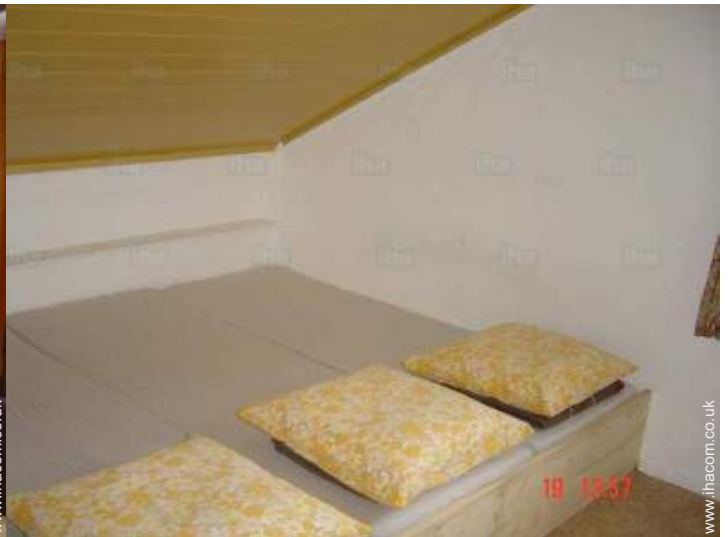

## Interior

- **Receive up to :**  
20 person(s)
- **Liveable floor area :**  
1,300 Sq.ft.
- **Interior layout :**  
5 bedroom(s), sleeping area, 3 shower room, 2 WC, large separate kitchen, dining room
- **Sleeps - bed(s) :**  
20 single bed(s)
- **Guest facilities :**  
Central heating, Skylights, Curtains, Double glazed
- **Appliances :**  
Crockery/cutlery, kitchen utensils, electric kettle, toaster, juicer, fondue set, electric cooker, electric hobs, oven, refrigerator, freezer, vacuum cleaner, iron

Photo album - 1

dining room

single bed(s)

bedroom

large separate kitchen

shower room

Photo album - 2

View