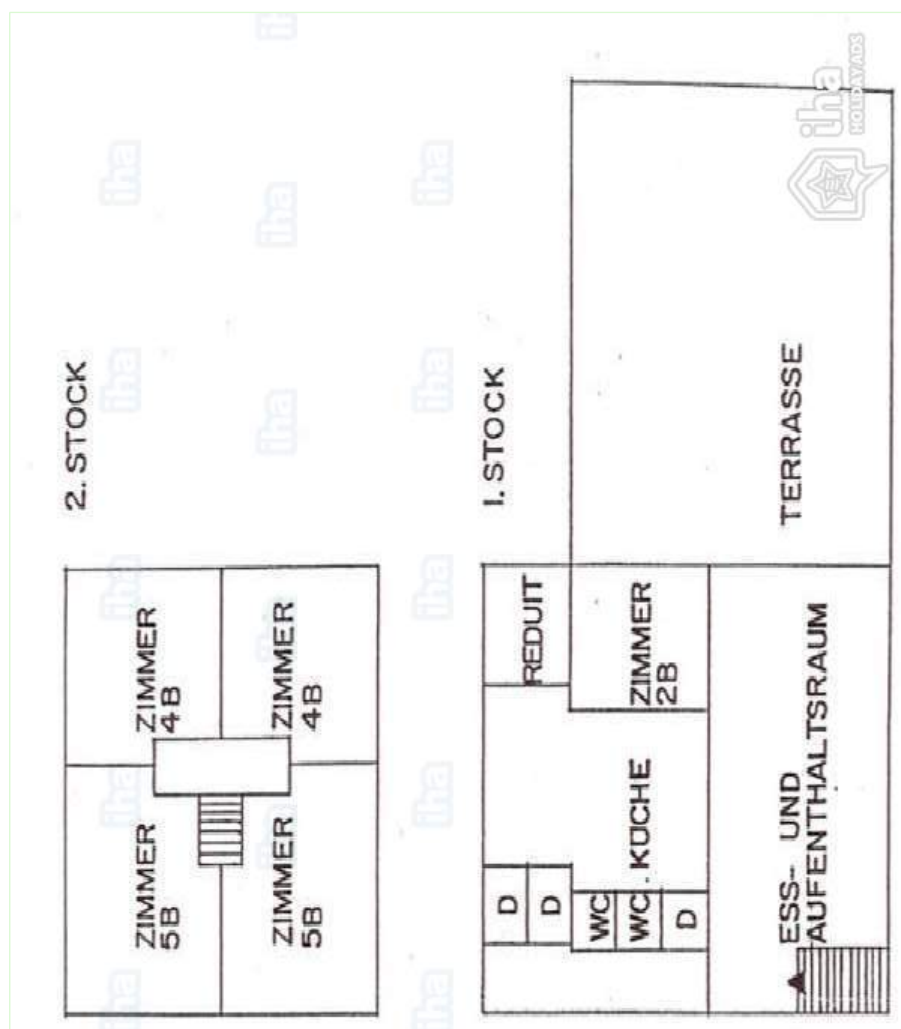

Floor plan

www.ihacom.co.uk