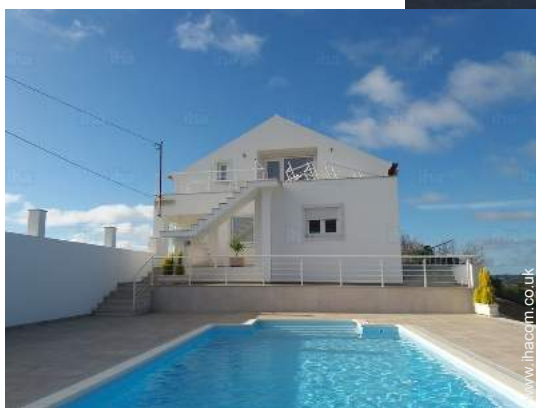

Gîte - Self Catering A dos Francos Villa

Gîte - Self Catering - Villa, detached,
single storey in a(an) Charming Property

Setting : agricultural, rural

Capacity : from 2 to 6 person(s)

Bedroom(s) : 3

A dos Francos - District of Leiria - Centro Region (Portugal)
Portugal

Advert No. 36842

www.ihacom.co.uk

>> HOLIDAY LETTINGS

BOOK DIRECT WITH THE OWNERS