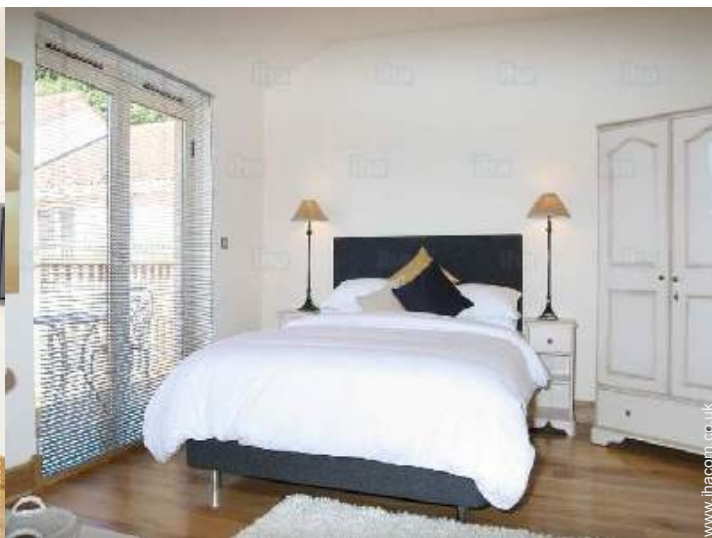

master bedroom