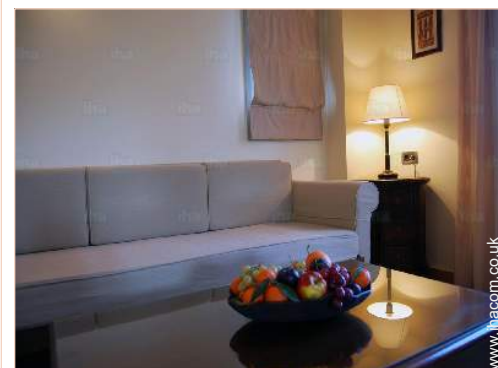

Surroundings

- **Locality :**

Ski lifts >31mi.
Shingle beach 330'

Kitchen Area

interior

master bedroom

Interior

- **Receive up to :**
from 2 to 4 person(s) (2 adults, 2 children)
- **Liveable floor area :**
530 Sq.ft.
- **Interior layout :**
2 Room(s), 1 bedroom(s), 1 bathroom, 1 WC, living room 323 Sq.ft., Kitchen Area, dining area, cosy nook
- **Sleeps - bed(s) :**
1 double bed(s), 2 sofa bed(s) 1 pers, 1 possible extra bed(s)
- **Guest facilities :**
Fireplace, T.V., wifi, wardrobe, fully air conditioned, central heating
- **Appliances :**
Crockery/cutlery, kitchen utensils, electric coffee maker, electric cooker, oven, extractor hood, refridgerator, freezer, washing machine