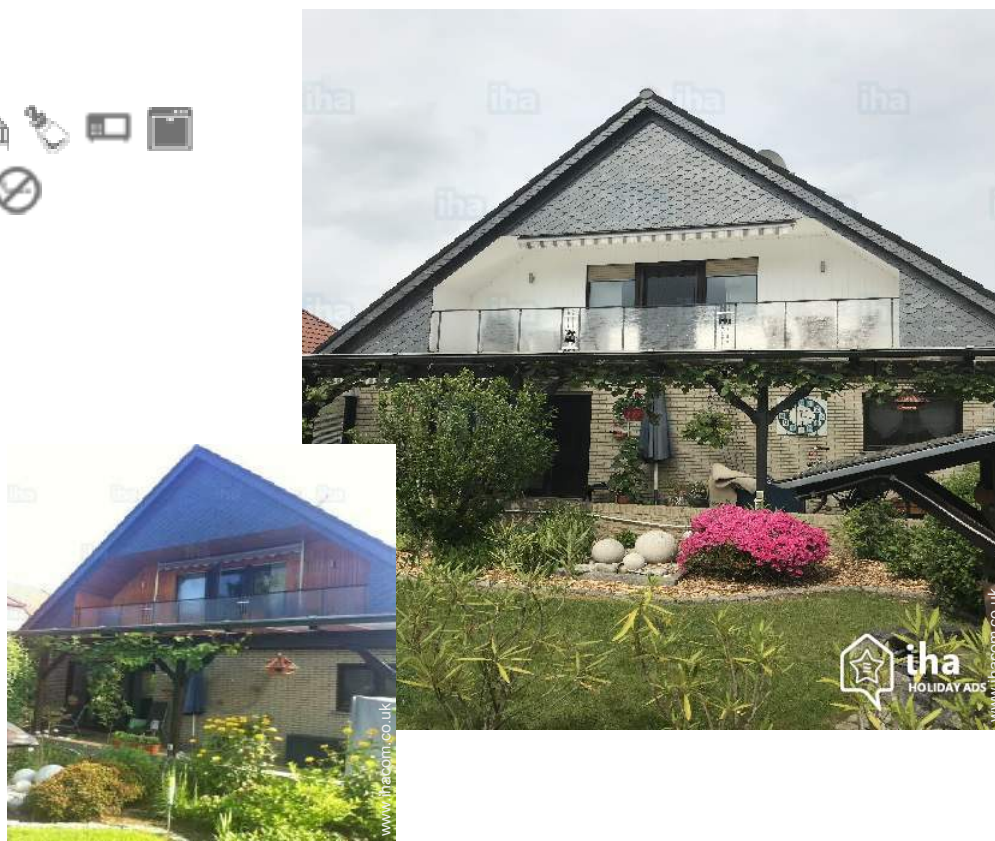

# Charming holiday letting Kevelaer "Poczewski"

Bright open great non-smoking apartment in Kevelaer Twisteden. 1 floor : 2 family house. The apartment is equipped with laminate. Large bright loggia with garden furniture. Enjoy sunsets from its South West location.